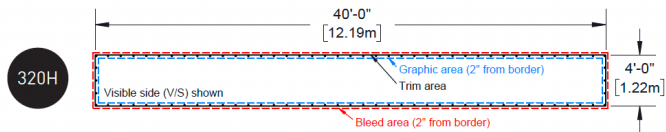

## SL320 BANNER SPECS & PLACEMENT

320S

**SIDE BANNER**  
15'-10" X 26'-4"

320H

**HEADER BANNER**  
40'-0" X 4'-0"

320BD

**REAR PANEL**  
38'-0" X 22' X 4"

320SK

**SKIRT PANEL**  
100'-0" X 6'-0"

**SL320 - PRINT SIZE**