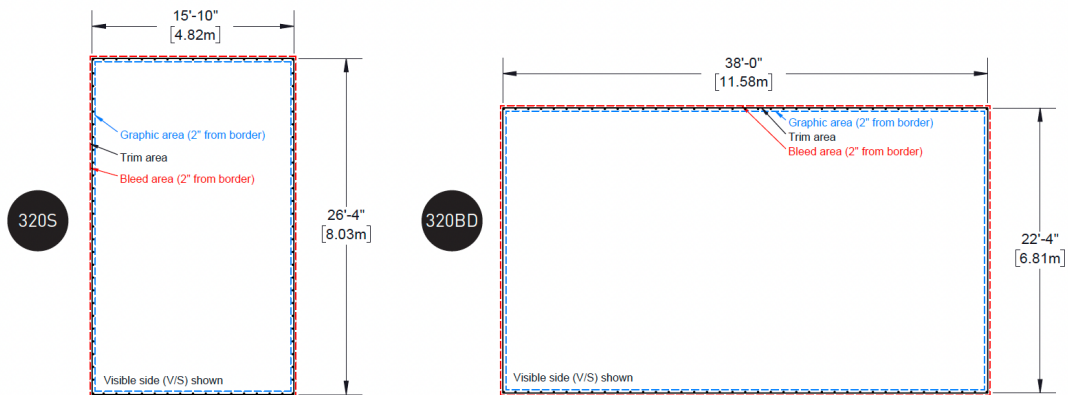

## SL320 BANNER SPECS & PLACEMENT

320S

**SIDE BANNER**  
15'-10" X 26'-4"

320H

**HEADER BANNER**  
40'-0" X 4'-0"

320BD

**REAR PANEL**  
38'-0" X 22' X 4"

320SK

**SKIRT PANEL**  
100'-0" X 6'-0"

**SL320 - PRINT SIZE**