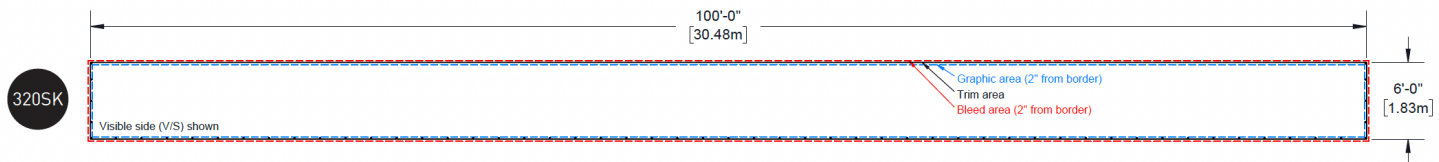

## SL320 BANNER SPECS & PLACEMENT

320S

**SIDE BANNER**  
15'-10" X 26'-4"

320H

**HEADER BANNER**  
40'-0" X 4'-0"

320BD

**REAR PANEL**  
38'-0" X 22' X 4"

320SK

**SKIRT PANEL**  
100'-0" X 6'-0"

**SL320 - PRINT SIZE**