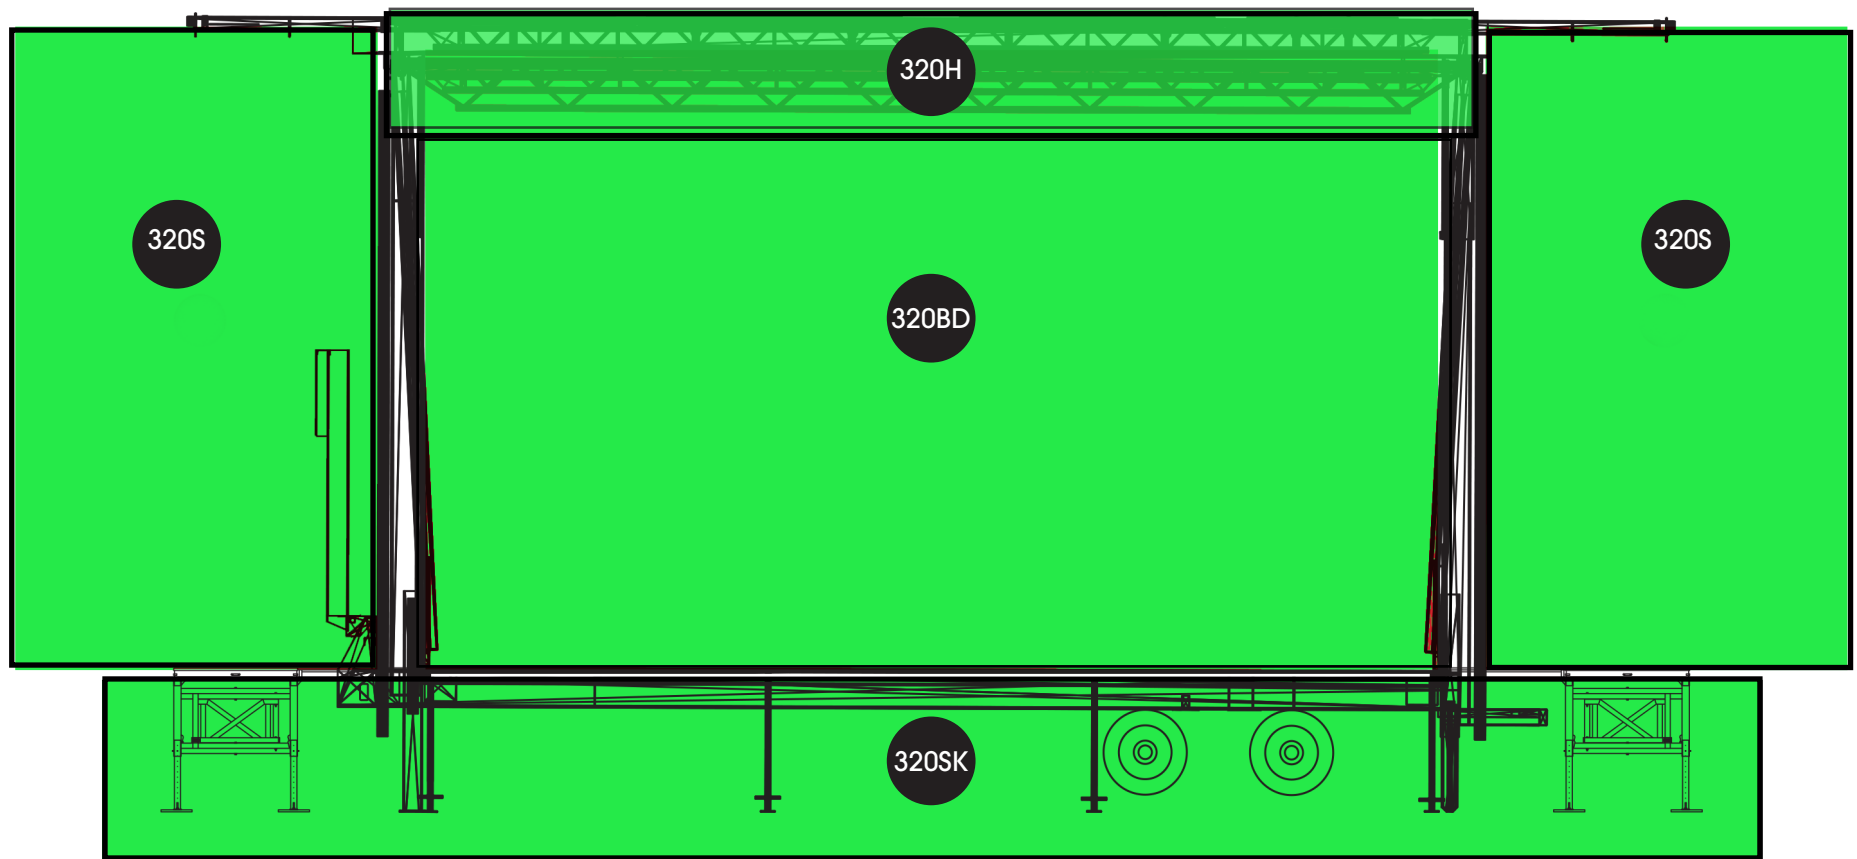

## SL320 BANNER SPECS & PLACEMENT

320S

**SIDE BANNER**  
15'-10" X 26'-4"

320H

**HEADER BANNER**  
40'-0" X 4'-0"

320BD

**REAR PANEL**  
38'-0" X 22' X 4"

320SK

**SKIRT PANEL**  
100'-0" X 6'-0"

**SL320 - PRINT SIZE**