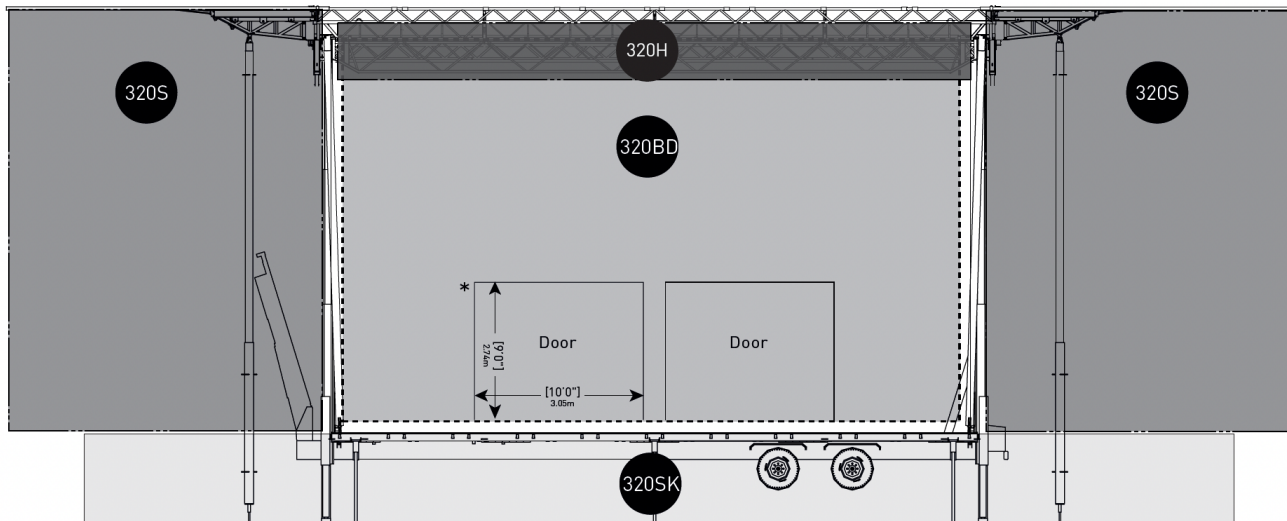

## SL320 BANNER SPECS & PLACEMENT

320S

**SIDE BANNER**  
15'-10" X 26'-4"

320H

**HEADER BANNER**  
40'-0" X 4'-0"

320BD

**REAR PANEL**  
38'-0" X 22' X 4"

320SK

**SKIRT PANEL**  
100'-0" X 6'-0"

**SL320 - PRINT SIZE**